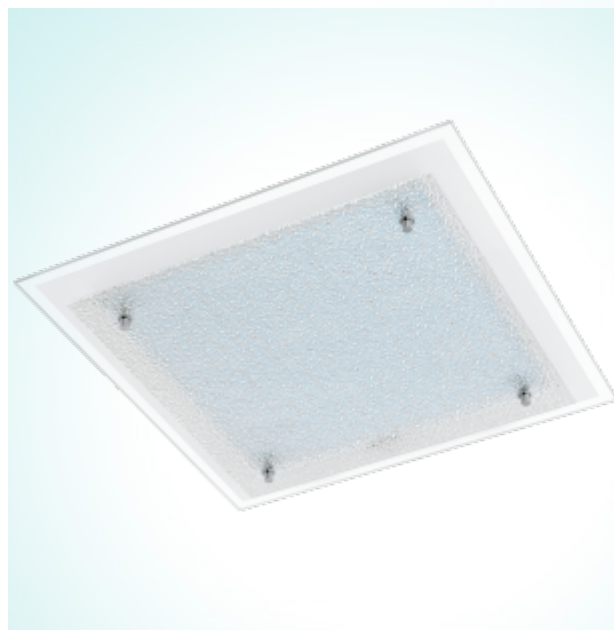

94447

PRIOLA

General Information

Article:	94447
Lighting Type:	wall / ceiling luminaire
Collection:	Style
EAN Code:	9002759944476

Dimensions

Depth:	380 mm
Width:	380 mm
Overhang:	60 mm
Weight:	3.883 kg

Illuminant

Socket:	LED
Illuminant:	LED
Delivery:	incl.
Wattage:	16W
Luminous Flux:	1700 lm
Luminous Colour:	4000K white
Average Lifetime:	25,000 h
Energy Efficiency:	A+

Material & Colour

Enclosure Material:	steel
Enclosure Colour:	white, chrome
Glass / Shade Material:	structured glass
Glass / Shade Colour:	white

Technical Information

Protection Rating:	IP20
Protection Class:	2
Line Voltage:	220-240V,50/60Hz
Operation Voltage:	12V

LED

Technical changes reserved